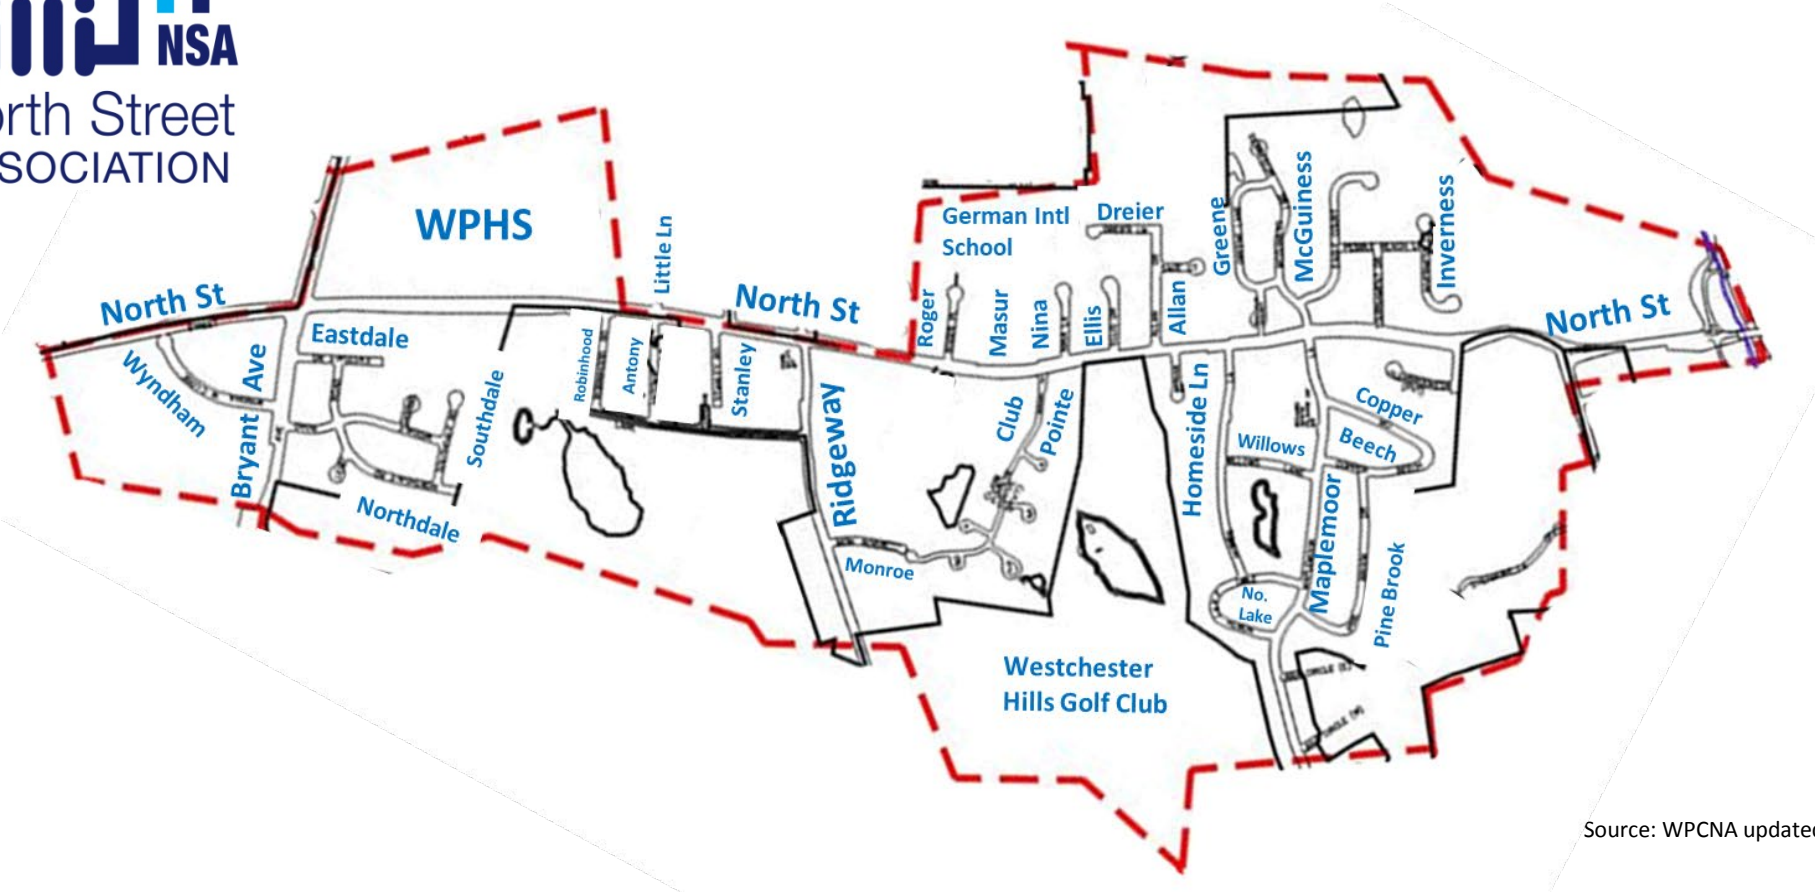

*Advocating to preserve the character and safety of our neighborhood*

North Street  
ASSOCIATION

Source: WPCNA updated 6-28-20

Allan Dr  
Antony Rd  
Bryant Ave  
Club Pointe Dr  
Copper Beech Circle  
Dreier Ln  
Eagle Ct  
Eastdale Rd

Ellis Dr  
Gabriel Ct  
Glenbrooke Dr  
Greene Ln  
Homeside Ln  
Inverness Ct  
Leir Ct  
Little Ln

Masur Dr  
Maplemoor Ln  
McGuinness Ln  
Middale Rd  
Monroe Dr  
Nina Ln  
North Lake Circle  
North Street

Northdale Rd  
Pebble Beach Ln  
Pine Brook Dr  
Ridgeway  
Roger Pl  
Robinhood Rd  
Sage Ct  
Sammis Ln

Spruce Dr  
Sonny Trail  
Southdale Rd  
Stanley Rd  
Tournament Dr  
Walnut Ct  
Willows Ln  
Wyndham Close